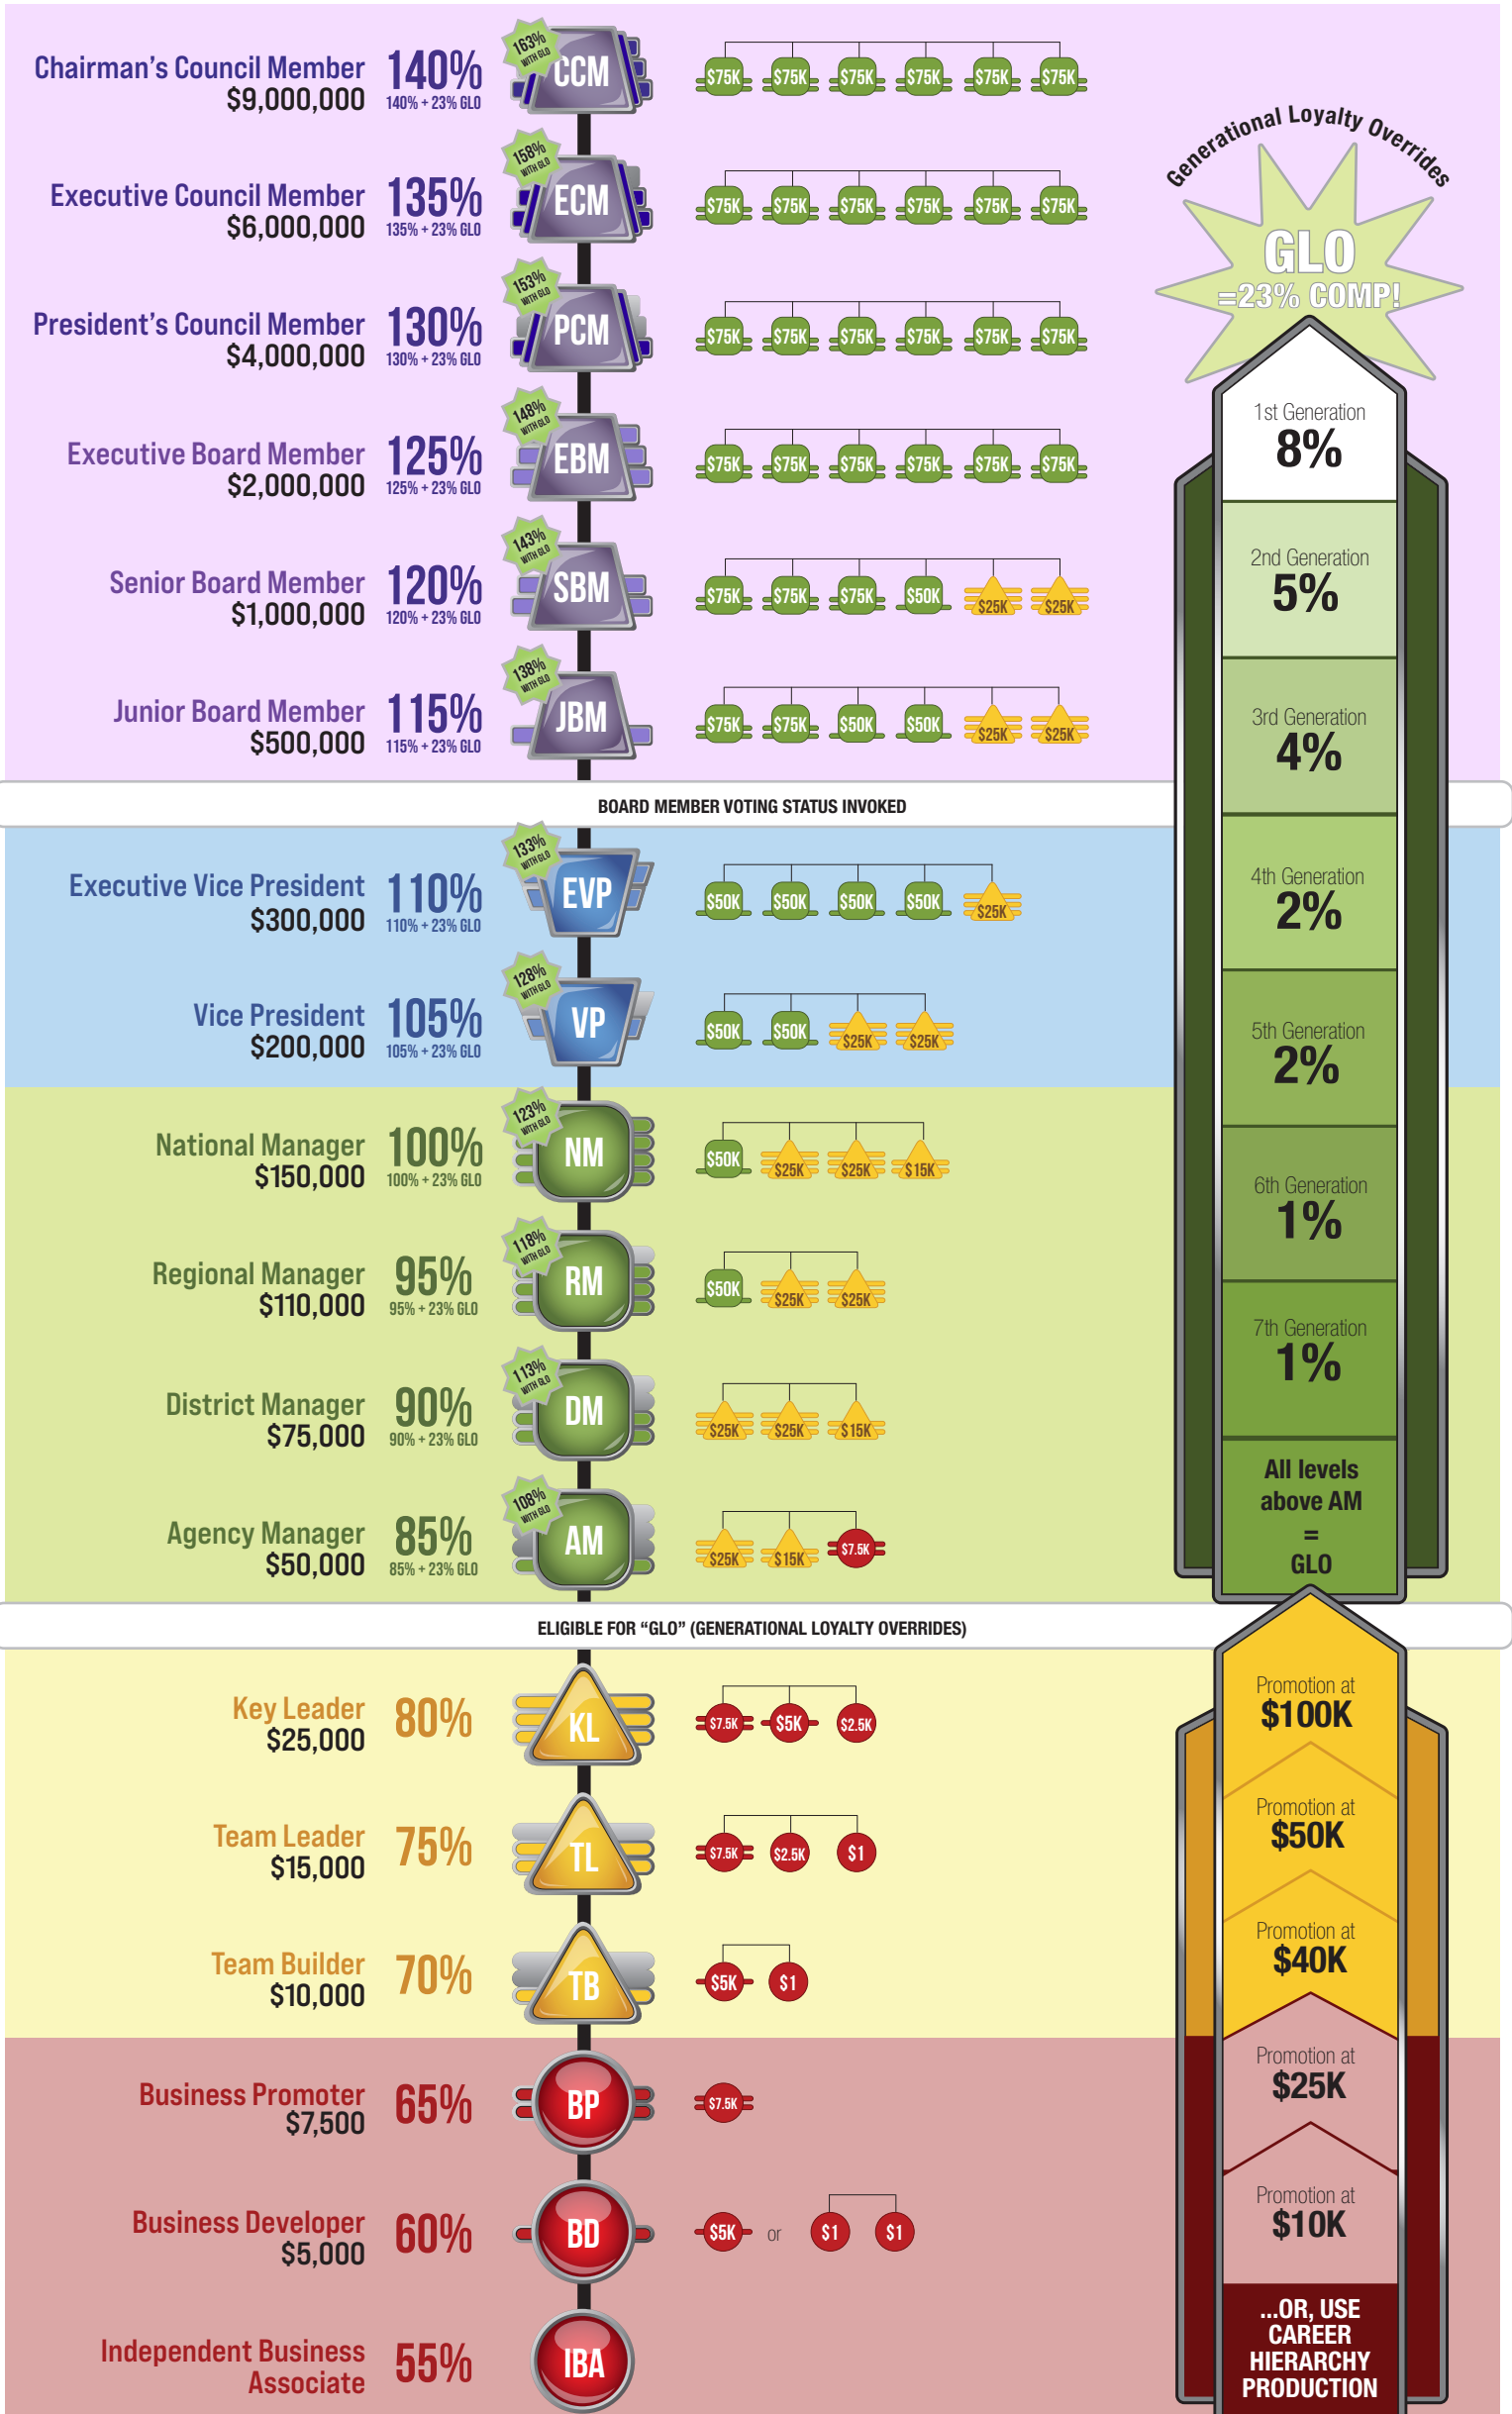

AGENT LEVELS

This is a summary only. For the most updated version of this chart with details on level promotions, visit www.bit.ly/naauresources. ©2011-2020. All Rights Reserved. Updated December 14, 2020.

BOARD MEMBER LEVELS

This is a summary only. For the most updated version of this chart with details on level promotions, visit www.bit.ly/naauresources. ©2011-2020. All Rights Reserved. Updated December 14, 2020.