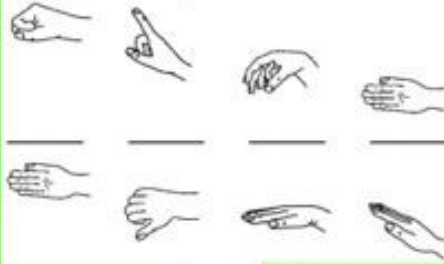

22 pgs.

Write the solfege syllable beneath the hand sign, and then sing the song.

Use these hand signs to aid you in singing the Major scale.

Learn.MusicInOurHomeschool.com

Write the solfege syllable beneath the hand sign, and then sing the song.

Learn.MusicInOurHomeschool.com

so

so

so

Beginning Sight Singing with Solfege Hand Signs

22 pgs.

Color the Solfege hand sign.

do

Learn.MusicinO

Use these hand signs to aid you in singing the Major scale.

Learn.MusicinOurHomeschool.com

Write the solfege syllable beneath the hand sign, and then sing the song.

so

so

so

Write the solfege syllable beneath the hand sign, and then sing the song.