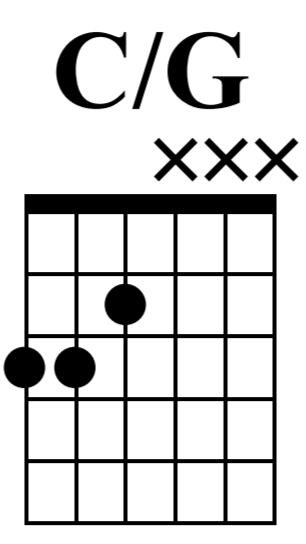

# 1st position closed major 1-3-5

Rotem Sivan

Standard tuning

♩ = 120

00:17 - first position C major scale

jz.guit.

00:35 - starting point

00:56 - notes of the chord

C/G

01:17 - moving up and singing lowest note

01:44 - tagged w/ inversion-name