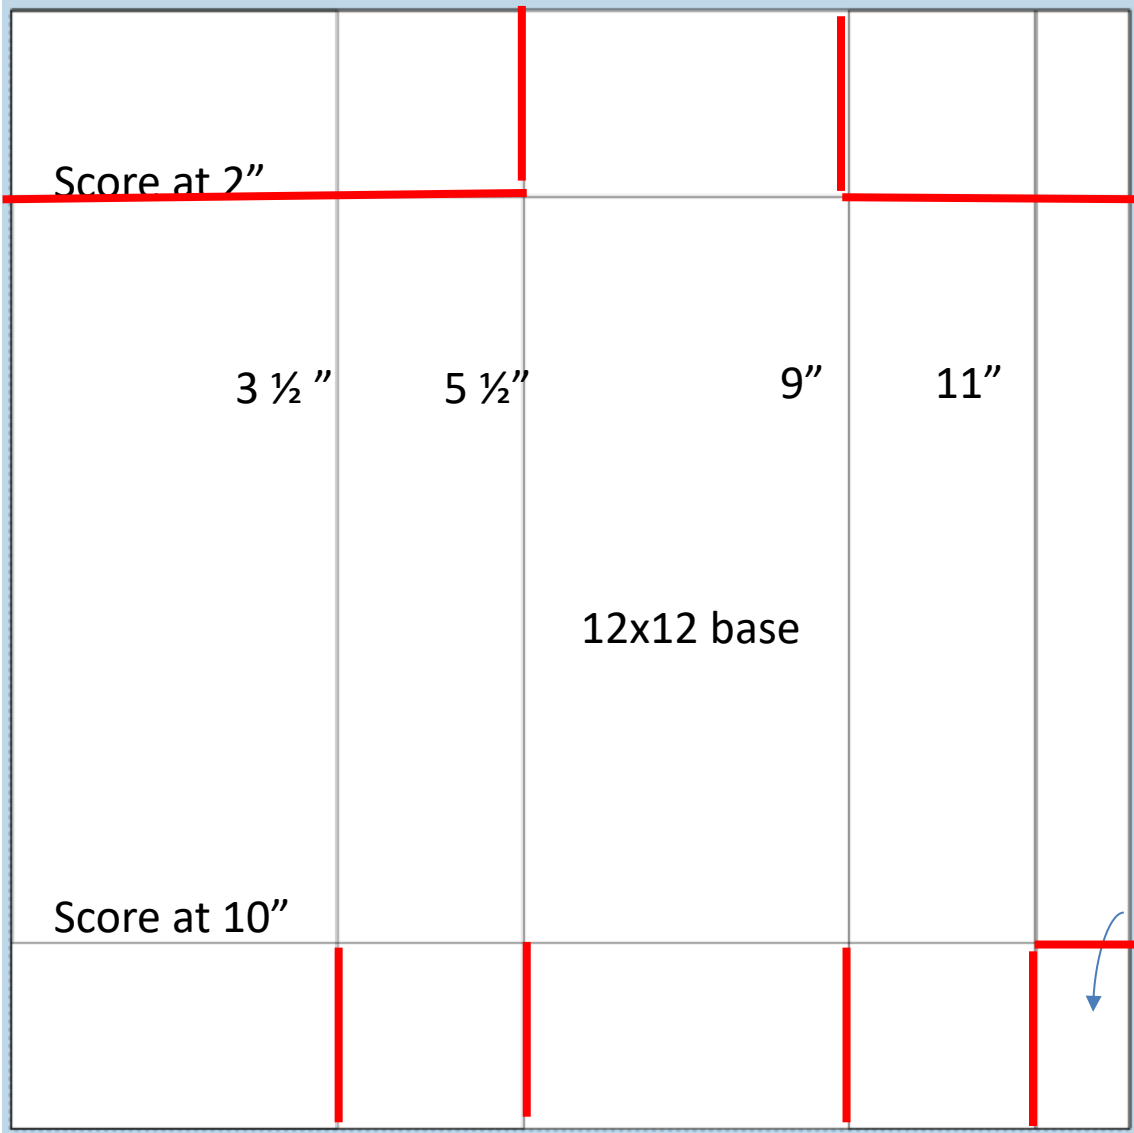

Simple Sketch: Tall Bag or Box

Host Code:
6JEBUAGR