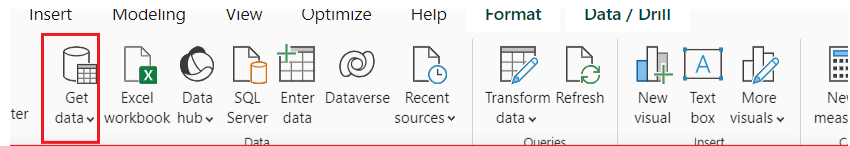

Get Data

Search

- All
- File
- Database
- Microsoft Fabric
- Power Platform
- Azure
- Online Services
- Other

All

- Excel Workbook
- Text/CSV
- XML
- JSON
- Folder
- PDF
- Parquet
- SharePoint folder
- SQL Server database
- Access database
- SQL Server Analysis Services database
- Oracle database
- IBM Db2 database
- IBM Informix database (Beta)
- IBM Netezza
- MySQL database

Certified Connectors | Template Apps

Connect Cancel