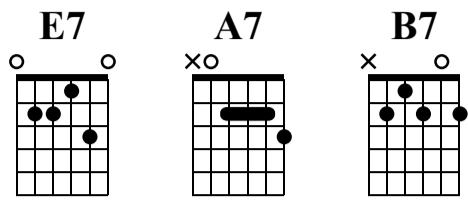

Blues-rock fácil

www.clasesguitarraonline.com

Standard tuning

♩ = 120

1. **E7** **E7**

Musical notation for measures 1-4. Measure 1: Treble clef, 4/4 time, quarter notes G4, A4, B4, C5. Measure 2: Treble clef, 4/4 time, quarter notes G4, A4, B4, C5. Measure 3: Treble clef, 4/4 time, quarter notes G4, A4, B4, C5. Measure 4: Treble clef, 4/4 time, quarter notes G4, A4, B4, C5. Bass clef: Measure 1: 0 3 0 2 0 2. Measure 2: 0 0 0 0. Measure 3: 0 0 0 0. Measure 4: 0 0 0 0.

5. **E7** **A7** **A7** **E7**

Musical notation for measures 5-8. Measure 5: Treble clef, 4/4 time, quarter notes G4, A4, B4, C5. Measure 6: Treble clef, 4/4 time, quarter notes G4, A4, B4, C5. Measure 7: Treble clef, 4/4 time, quarter notes G4, A4, B4, C5. Measure 8: Treble clef, 4/4 time, quarter notes G4, A4, B4, C5. Bass clef: Measure 5: 0 0 3 0 2 0 2. Measure 6: 0 0 0 0. Measure 7: 0 0 0 0. Measure 8: 0 3 0 2 0 2.

9. **E7** **B7** **E7** **E7**

Musical notation for measures 9-14. Measure 9: Treble clef, 4/4 time, quarter notes G4, A4, B4, C5. Measure 10: Treble clef, 4/4 time, quarter notes G4, A4, B4, C5. Measure 11: Treble clef, 4/4 time, quarter notes G4, A4, B4, C5. Measure 12: Treble clef, 4/4 time, quarter notes G4, A4, B4, C5. Measure 13: Treble clef, 4/4 time, quarter notes G4, A4, B4, C5. Measure 14: Treble clef, 4/4 time, quarter notes G4, A4, B4, C5. Bass clef: Measure 9: 0 0 3 0 1 2 0. Measure 10: 2 2 2 2. Measure 11: 0 0 3 0 2 0 2. Measure 12: 0 0 0 0. Measure 13: 0 0 0 0. Measure 14: 0 3 0 2 0 2. First ending bracket over measures 13-14, second ending bracket over measure 14.