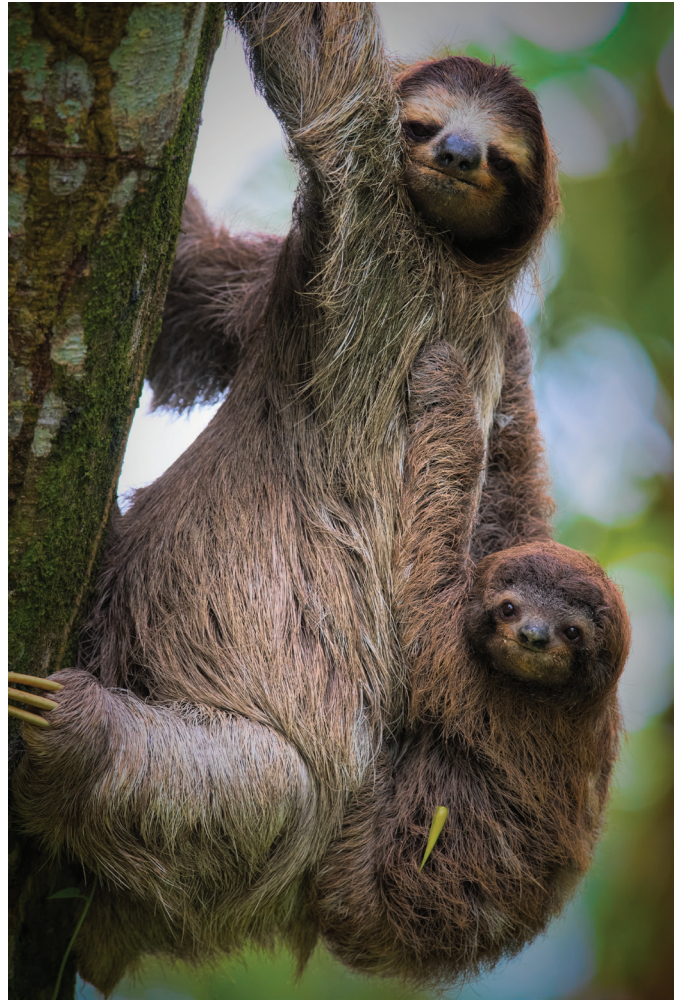

# Let's Sketch Sloths!

My Sketch

Hoffmann's Two-fingered Sloth, *Choloepus hoffmanni*

ChristineElder.com

A large, empty rectangular box with a black border, intended for the user to draw a sketch of the sloth.

Hoffmann's Two-fingered Sloth, *Choloepus hoffmanni*

Brown-throated Three-fingered Sloth, *Bradypus variegatus*