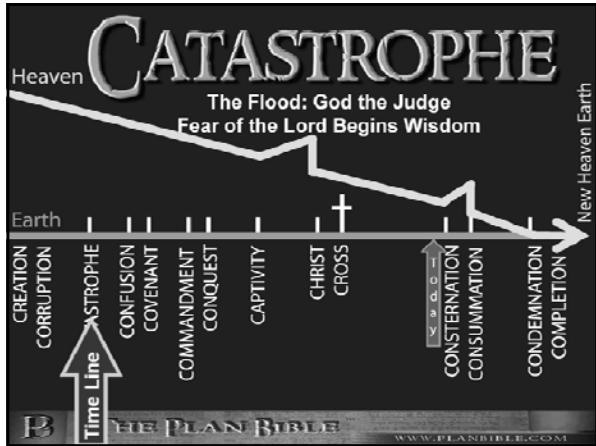

- 2Pe 3:5-6 - But they deliberately forget that long ago by God's word the heavens came into being and the earth was formed out of water and by water.
  - Creation
- By these waters also the world of that time was deluged and destroyed. (NIV)
  - Catastrophe

THE PLAN BIBLE
WWW.PLANBIBLE.COM

Noah was Righteous

- Gen 6:9
  Noah was a righteous man, blameless among the people of his time, and he walked faithfully with God. (NIV)

THE PLAN BIBLE
WWW.PLANBIBLE.COM